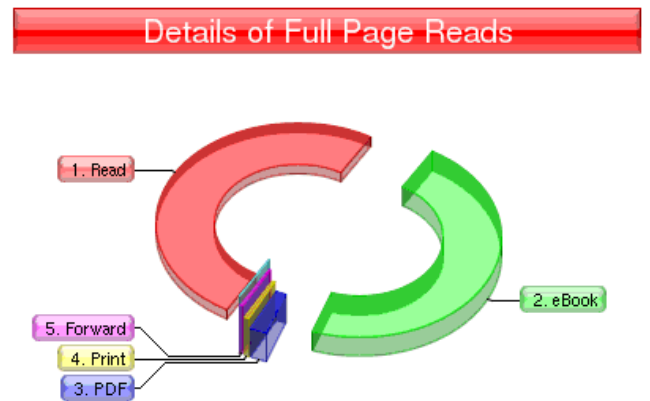

908 South Meriden Road
Cheshire, Connecticut 06410
Tel: 203-649-4900 Fax: 203-649-4910

Creative Mobility – Stat report

Published on 2/20/2008

<http://www.prweb.com/releases/2008/02/prweb707073.htm>

1 – Access methods

Access Method	Volume	%
Details of Full Page Reads		
Release was Read	739	50.4%
eBook Download	689	47.0%
PDF Download	29	2.0%
Printer Friendly Version	8	0.5%
Forwarded via Email Form	1	0.1%
Total	1466	100%
Details of Headline Impressions		
Headline Displayed thru RSS, XML or other syndication	29918	68.8%
Headline Displayed on a PRWeb Site	13556	31.2%
Total	43474	100%

2 – Full page reads

Access Method	Volume	%
Details of Full Page Reads		
1. Release was Read	739	50.4%
2. eBook Download	689	47.0%
3. PDF Download	29	2.0%
4. Printer Friendly Version	8	0.5%
5. Forwarded via Email Form	1	0.1%
Total	1466	100%

Contact:
Hal Honeyman
630-587-8100
www.creativemobility.net