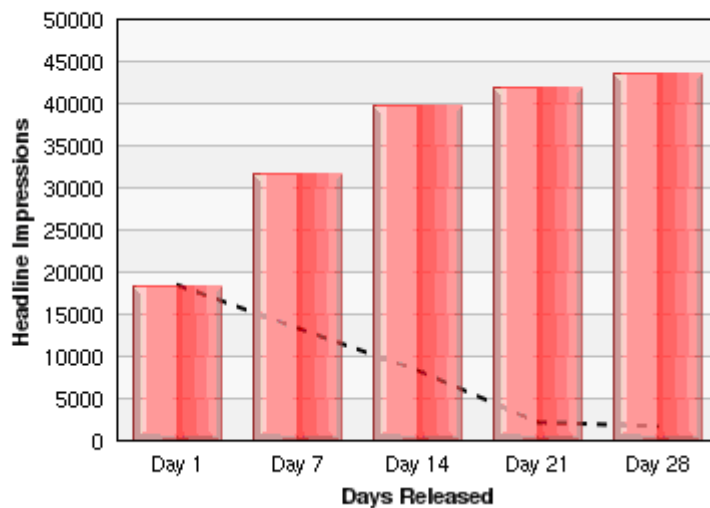

Headline Impressions By Week

Contact:
Hal Honeyman
630-587-8100
www.creativemobility.net