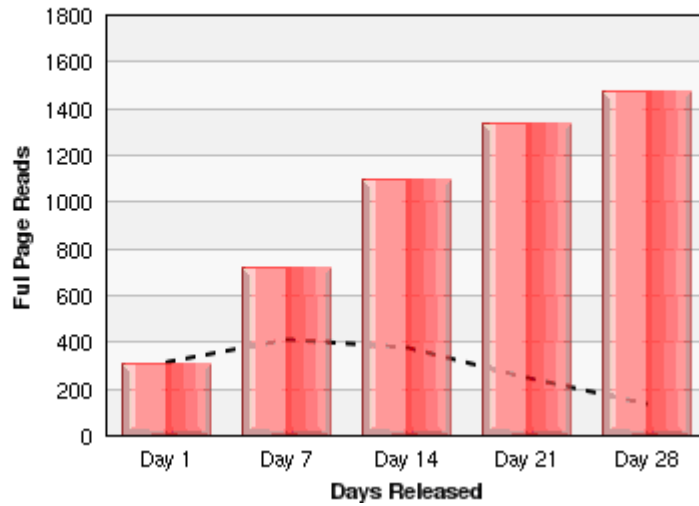

	Cumulative Full Page Reads
	Full Page Reads per Week

Full Page Reads By Week

3 – Headline impressions

Day	Headline Impressions
1	18358
7	31580
14	39819
21	41907
28	43486

	Cumulative Headline Impressions
	Headline Impressions per Week